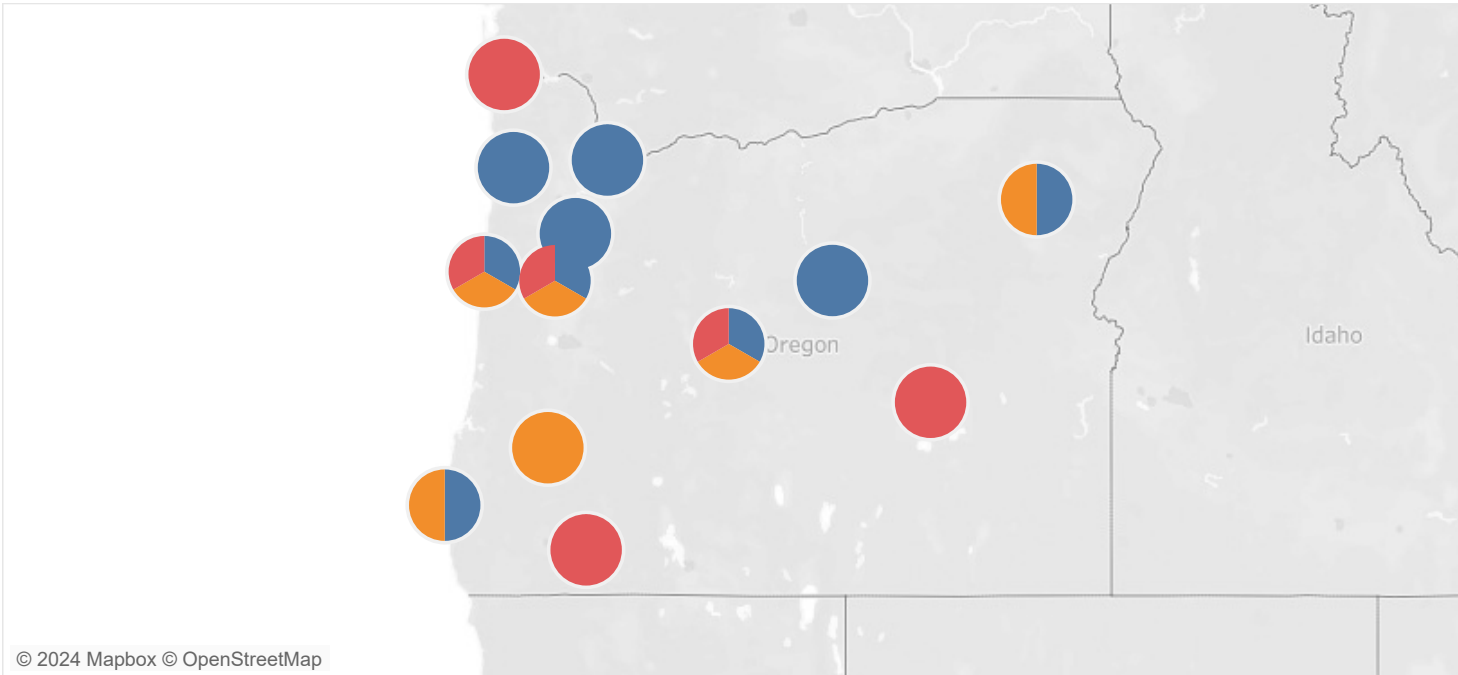

tableau source file location: S:\space-management\Reporting\OSUSpacesInvison\InventoryTableau file name: OSULocationsandFacilityTypes.twb

Detail

	city												
loc_categor..	ASTORI..	BEND	BURNS	CENTRA L POINT	CORVA..	MITCH..	NEWP..	PORT ORFORD	PORTL..	Rosebu..	Salem	TILLAM..	UNION
Classroom Facilities		30,706			312,097	2,160	8,425	551	5,237				842
Laboratory Facilities		21,890			289,022		11,755	109					224
Study Facilities	121	5,491	77	602	214,254		2,465						